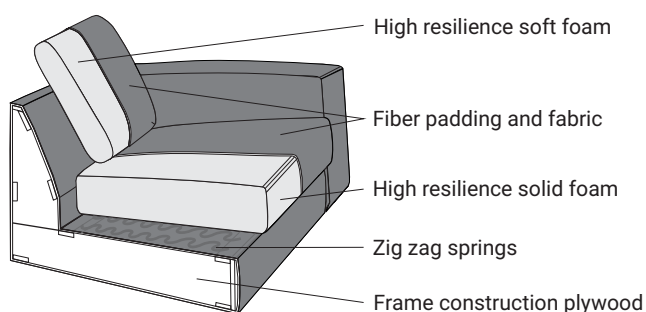

May

GRAFU
SINCE 1997

Comfort

Extra dimensions

depth of seat

depth of seat without back cushions

Legs

M10, Gold metal

M10, Chrome metal

M10, Black metal

W23, Solid wood, painted black

Standard sets

1S - seater

2S - seater

3S - seater

4S - seater