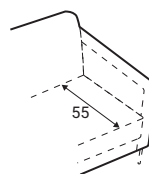

May

GRAFU
SINCE 1997

Comfort

Extra dimensions

depth of seat

depth of seat without back cushions

Legs

M10, Gold metal

M10, Chrome metal

M10, Black metal

W23, Solid wood, painted black

Standard sets

1S - seater

2S - seater

3S - seater

4S - seater