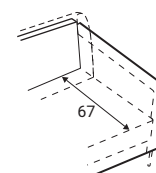

May

GRAFU
SINCE 1997

Comfort

Extra dimensions

depth of seat

depth of seat without back cushions

Legs

M10, Gold metal

M10, Chrome metal

M10, Black metal

W23, Solid wood, painted black

Standard sets

1S - seater

2S - seater

3S - seater

4S - seater